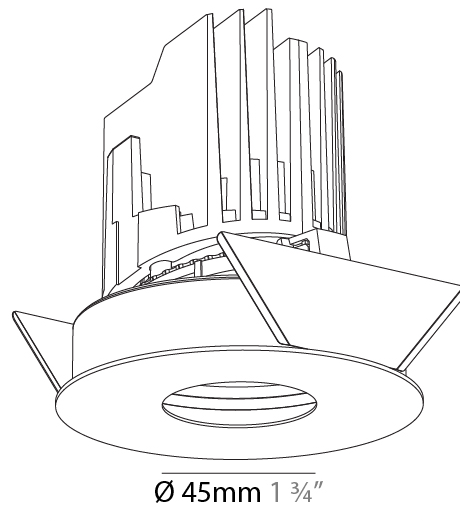

GENERAL

Series: Bioniq
Subseries: Bioniq Round Pinhole
Brand: Prolicht
Division: Architectural
Mounting Type: Recessed
Mounting Location: Ceiling
Subcategory: Downlight

PHYSICAL

Shape: Round
Diameter (mm): 107
Diameter (in): 4 3/16
Height (mm): 112
Height (in): 4 7/16
Ceiling Thickness (mm): 10 / 12.5 / 15
Ceiling Thickness (in): 3/8 or 1/2 or 9/16
Min. Recessing Depth (mm): 130
Min. Recessing Depth (in): 5 1/8
Light Distribution: Adjustable / Downlight
Weight (kg): 0.456
Weight (lbs): 1
Fixture Finish: SSR / BKV / CWI / CRY / HAB / LAG / UFT / ITA / RUA / RUR / MIC / FTG / MYG / TWT / LOD / PUS / FRO / FUP / KIA / POP / BLS / SPG / MEY / GOH / GUM / CHC / COM / ABZ / JAG / OBR / MOS / ROR
Fixture Material: Aluminum Die Cast
Cut-out Measurements: 98mm / 3 7/8"

ELECTRICAL

Lamp Type: LED (Zhaga Standard)
Total Output Wattage (W): 15
Dimming: Dali Dimming
Driver Included: No
Driver Location: Recessed Housing
Driver Type: Constant Current - 120Vac
Housing: See components
Input Voltage (V): 120
Constant Current (MA): 350

LED

Number of LEDs: 1
Color Temperature (°K): Warm Dim
Max. Delivered Lumen (lm): 760
Nominal Lumen (lm): 1140
CRI: >90 CRI
Lamp Life (hrs): 50000

OPTICAL

Reflector: 20 / 40 / 60
Adjustability: Rotational 355°, Tilt 30°

RATINGS AND CERTIFICATIONS

Certified By: Certified for North American Standards
IP rating: IP20

PROJECT
TYPE
SPECIFIER
QUANTITY
DATE

112mm 4 7/16"